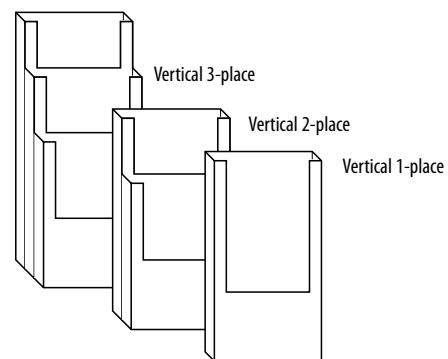

accessories

wall and countertop

- All the extras to round out your merchandising
- For a more organized, less cluttered look
- To fit on wall systems, rods and countertops

	WALL SIZE	FITS ON HOT ROD™	PRICE	FITS ON SLATWALL	PRICE	FOR COUNTERTOP	SIZE	PRICE
literature holders								
Vertical 1-Place	3 7/8" x 7 1/4"H	HRLITV 1S	$20	IGLITV 1S	$20	CTLITV 1S	3 7/8" x 7 1/4"H	$20
Vertical 2-Place	3 7/8" x 7 1/4"H	N/A		IGLITV 2	$22	CTLITV 2S	3 7/8" x 7 1/4"H	$22
Vertical 3-Place Wall	3 7/8" x 7 1/4"H	N/A		IGLITV 3	$26	N/A		
Vertical 3-Place Counter		N/A		N/A		CTLITV 3S	3 7/8" x 9"H	$23
Vertical 6-Place Counter		N/A		N/A		CTLITV 6S	7 3/4" x 9"H	$30
Large Vertical 1-Place	8 1/2" x 11H	HRLITV 1L	$24	IGLITV 1L	$24	CTLITV 1L	8 1/2" x 11"H	$24
Small Horizontal 1-Place	6 1/8" x 3 1/2"H	HRLITH 1S	$20	IGLITH 1S	$20	CTLITH 1S	6 1/8" x 3 1/2"H	$20
Business Card Holder		N/A		N/A		CTCARD	3 3/4" x 3 1/2"H	$5
sign holders								
Small	6 3/4" x 2"H	HRSIGNH S	$14	IGSIGNH S	$14	N/A		
Medium	6 3/4" x 8 1/2"H	HRSIGNH M	$20	IGSIGNH M	$20	N/A		
Vertical Large	8 1/2" x 11"H	HRSIGNH LV	$26	IGSIGNH LV	$26	CTSIGNV LV	8 1/2" x 11"H	$26
Horizontal Large	11" x 8 1/2"H	HRSIGNH LH	$26	IGSIGNH LH	$26	CTSIGNH LH	11" x 8 1/2"H	$26
Vertical Sign & Literature Holder	8 1/2" x 11"H	N/A		IGSIGNHWL V	$28	CTSIGNWL V	8 1/2" x 11"H	$28
Horizontal Sign & Literature Holder	11" x 8 1/2"H	N/A		IGSIGNHWL H	$28	CTSIGNWLH	11" x 8 1/2"H	$28
Custom Sign (up to 20 letters)	6" x 2"H	HRSIGN C	$30	IGSIGN C	$30	N/A		
<i>1/4" beveled acrylic—choose clear, white or black; lettering in black, white, silver or gold.</i>								
Small Standard Sign (up to 20 letters)	6" x 2"H	HRSIGN S	$30	N/A		N/A		
<i>White acrylic with black lettering.</i>