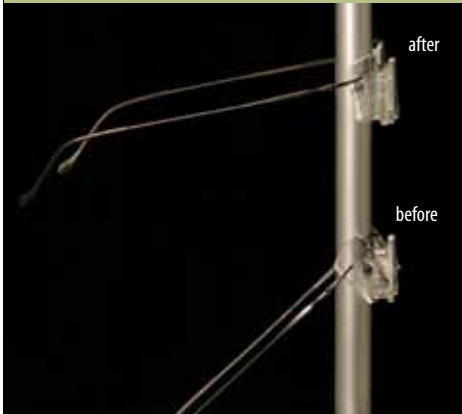

TPRIS 3 \$28

ennco
display systems, inc

800.833.6626 • www.ennco.com

angler™

countertop display for 1 to 6 frames

- High style lifts frames to dramatic heights on countertops and upper shelves
- Low Angler lifts frames for optimum display in glass cases or lower shelving
- Polished acrylic in clear, frosted, white or ebony

clipper™

Use Clipper™ to display clip-on sunglasses with their companion frames.

Pkg of 25	CLIPPER25	\$20
Pkg of 150	CLIPPER150	105
Pkg of 300	CLIPPER300	180

lift kit™

Lift Kit™ is used on small-bridge frames to make them sit securely upright.