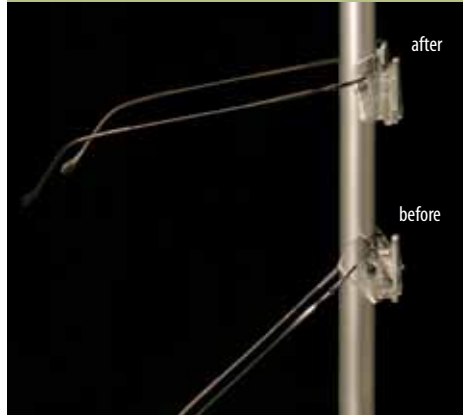

wall mounts — 2 clear included with each rod; extra wall mounts \$3.50 ea.

DIAMETER	DRYWALL	WOOD WALL	SLATWALL	GRIDWALL	MIRRORED WALL	OFF-THE-WALL
5/8"	HRAM58DI	HRAM58WI	IGWM58I	GWWM58I	MIWM58I	OWWM58I

ennco
display systems inc

800.833.6626 • www.ennco.com

cool rod™

fixed frame supports / straight rods

- Polished acrylic—5/8" diameter in 13 colors
- 5 frame support styles—original, sport, goggle, standard anti-theft, low-profile anti-theft
- Mounts in cabinets, on drywall, wood, slatwall, gridwall, mirror, or off-the-wall™ system, using standout bars to anchor it
- 3" vertical space between frames with 7" rod-to-rod distance

lift kit™

Lift Kit™ is used on small-bridge frames to make them sit securely upright.

Pkg of 25	LIFTKIT25	\$20
Pkg of 150	LIFTKIT150	105
Pkg of 300	LIFTKIT300	180

clipper™

Use Clipper™ to display clip-on sunglasses with their companion frames.