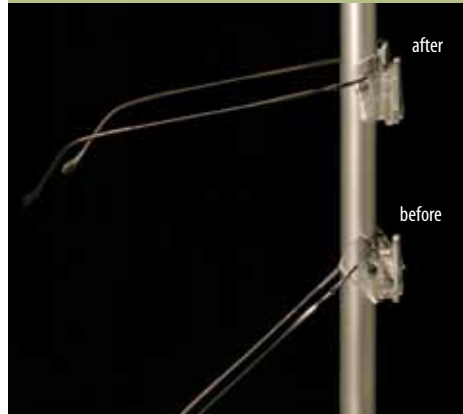

wall mounts — 2 clear included with each rod; extra wall mounts \$3.50 ea.

DIAMETER	DRYWALL	WOOD WALL	SLATWALL	GRIDWALL	MIRRORED WALL	OFF-THE-WALL
5/8"	HRAM58DI	HRAM58WI	IGWM58I	GWWM58I	MIWM58I	OWWM58I
7/8"	HRAM78DI	HRAM78WI	IGWM78I	GWWM78I	MIWM78I	OWWM78I

ennco
display systems, inc

800.833.6626 • www.ennco.com

CURVED choozables™

curved rods with movable frame supports

- Polished acrylic—5/8" in 13 colors, 7/8" in clear only
- 4 movable frame support styles—Original Snap, Sport Snap, Fast Track or Shifter
- Mounts on drywall, wood, slatwall, gridwall, mirror, off-the-wall™
- Suggest 3" vertical space between frames and 7" between rods

lift kit™ — for original sport only

Lift Kit™ is used on small-bridge frames to make them sit securely upright.

Pkg of 25	LIFTKIT25	\$20
Pkg of 150	LIFTKIT150	105
Pkg of 300	LIFTKIT300	180

clipper™ — for original sport only