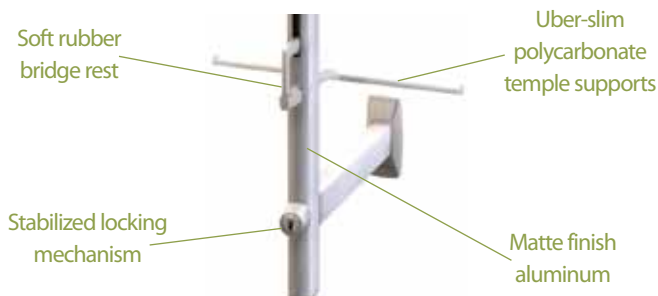

Mino CT™ Remote-Lock Displays

LENGTH	# FRAMES	REGULAR #	PRICE
46.06"	12	MCT12-SI-WIRE	$385
54.33"	15	MCT15-SI-WIRE	$399
62.60"	18	MCT18-SI-WIRE	$425
Infrared receiver/remote set (1-6 columns)		MBT REMOTE	$395
Mino Logo Holder		MLOGOHOLDER	$24
Mino Size Reducer for Frames (12 per pack)		M-HOOKINSERTS	$24

Mounting hardware included in price.