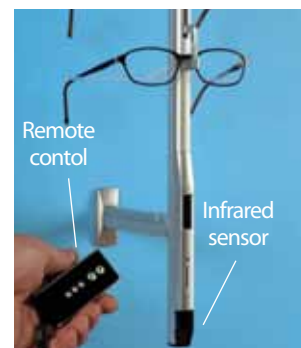

ennco
display systems, inc

800.833.6626 • www.ennco.com