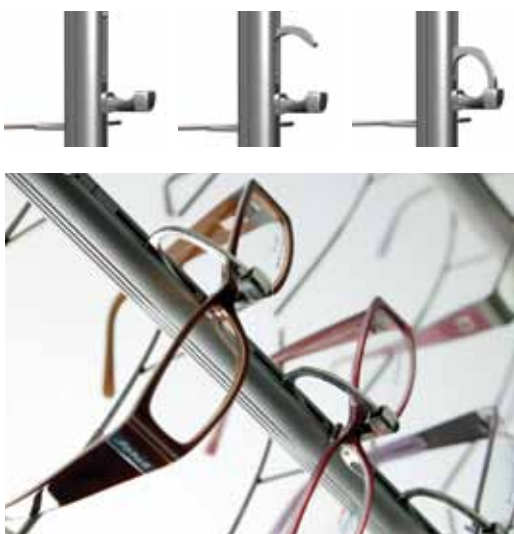

euroSLEEK non-locking • euroKEEPER & euroROTO key-locking

euroSLEEK™ Displays

No locks here... just lean, shiny rods to make eyewear grab attention!

Vertical distance between frames: 2.2" (56mm)

| LENGTH | # FRAMES | ITEM # | PRICE |
|--------|----------|-----------|-------|
| 32.4" | 12 | EUSL32 12 | \$150 |
| 36.9" | 14 | EUSL36 14 | \$165 |
| 45.7" | 18 | EUSL45 18 | \$185 |
| 50.1" | 20 | EUSL50 20 | \$195 |

Mounting hardware included in price.

euroKEEPER™ Locking Displays

With a single turn of a key, all the frames on the rod unlock instantly. It's pure genius in anti-theft design—stainless steel locks keep your inventory safe while leaving it readily available. Shoppers can see it, touch it... but not walk off with it.

Vertical distance between frames: 2.2" (56mm)

Lock Opening: 0.71" (18mm)

| LENGTH | # FRAMES | ITEM # | PRICE |
|--------|----------|-----------|-------|
| 32.4" | 12 | EUKE32 12 | \$240 |
| 36.9" | 14 | EUKE36 14 | \$260 |
| 45.7" | 18 | EUKE45 18 | \$280 |
| 50.1" | 20 | EUKE50 20 | \$295 |

Mounting hardware included in price.

euroROTO™ Receding-Lock Displays

Like the euroKEEPER, with a single turn of a key, all the frames on the rod unlock instantly. But the ROTO locks are designed to recede completely into the rod, leaving unhampered access to the eyewear. And when the locks disappear, the rod looks stylishly sleek. Anti-theft protection with choices—revolutionary!