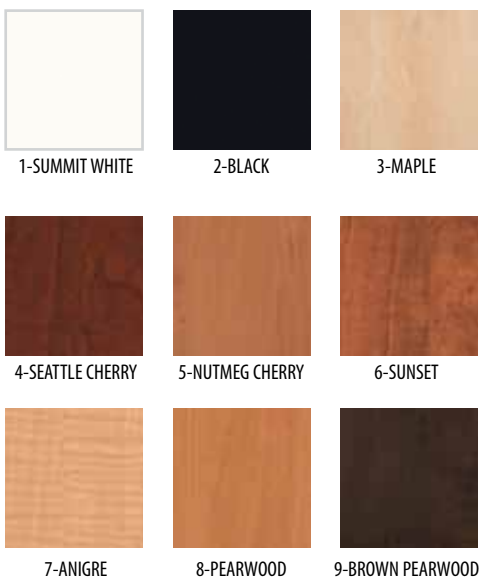

# floating boxes

contemporary displays with locks

- An airy room divider with display cases
- Ideal in a display window, too
- Slows customers down to get them to shop

FINISH	SINGLE COLUMN	DOUBLE COLUMN	TRIPLE COLUMN
<b>boxes</b>	<b>12 1/8" square x 9 1/4" H</b>		
	3 boxes/14" wide	6 boxes/27 5/8" wide	9 boxes/41 1/4" wide
Colors 1-9	FBFCS LPL \$1180	FBFCD LPL \$2050	FBFCT LPL \$2900
Custom color laminate	FBFCS HPL \$1420	FBFCD HPL \$2250	FBFCT HPL \$3200
Metal	FBFCS BRU \$1750	FBFCD BRU \$2700	FBFCT BRU \$3700
Freight (lower 48 states)	\$55	\$110	\$165

One clear acrylic locking door per box • Sold in sets of 3 per column, all hardware included • Standard cable length is 13'; custom lengths available.

	PART #	PRICE
<b>box parts</b>	<b>(3 boxes &amp; hardware / no cables)</b>	
Colors 1-9	FBBO LPL	\$964
Custom color laminate	FBBO HPL	\$1299
Metal	FBBO BRU	\$1,534
Freight in sets of 3 (lower 48 states)		\$55