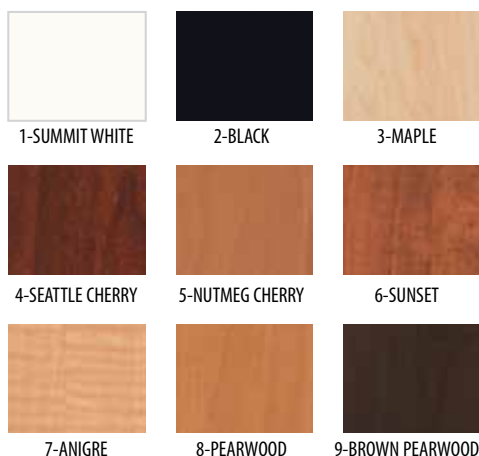

Colors 1-9	KDROTEUS	\$1800*		
Custom color/high-pressure laminate	KDROTEUS HPL	\$1900*		
Freight		\$200		

locking euro rotary 17.5" x 17.5" x 81" • 72 frames • locking metal rods

Colors 1-9	KDROTEUR	\$2300*		
Custom color/high-pressure laminate	KDROTEUR HPL	\$2400*		
Freight		\$200		

COLOR	STANDARD ITEM	PRICE	LOCKING ITEM	PRICE
-------	---------------	-------	--------------	-------

saturn aluminum display 19.1" x 18.1" x 74" • Mino BT metal rods

Single-sided / 45 frames	SATURN45NONL	\$1210	SATURN45KEY	\$1398
Double-sided / 90 frames	SATURN90NONL	\$1720	SATURN90KEY	\$2198
Freight		\$200		