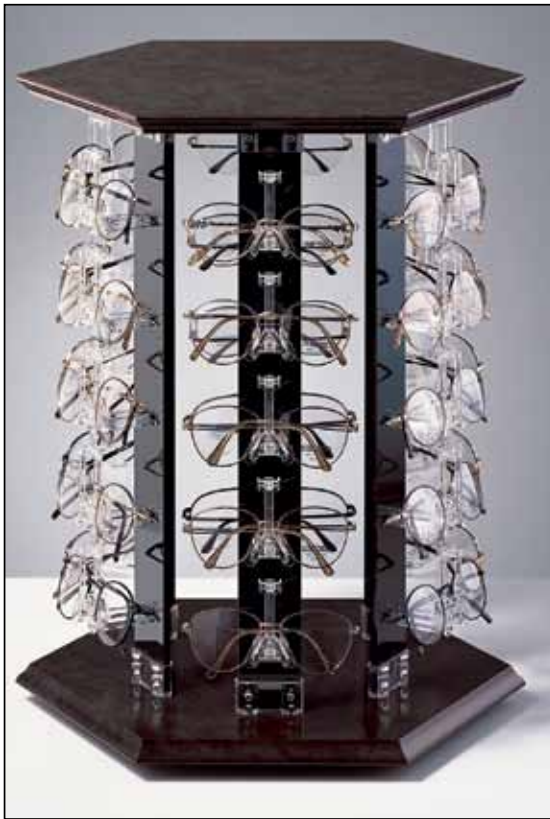

# rotaries

take them for a spin

# FRAMES	STRIP COLOR	STANDARD	SPORT STYLE	PRICE	FOILER™ LOCKING	PRICE
<b>hexagon 16" X 19-5/8"</b>						
30	Clear	CTHXCSTD LPL	CTHXCSP LPL	\$200	CTHXCFOI LPL	\$260
30	Black	CTHXBSTD LPL	CTHXBSP LPL	\$230	CTHXBFOI LPL	\$295
30	White	CTHXWSTD LPL	CTHXWSP LPL	\$230	CTHXWFOI LPL	\$295
<b>square 10" X 19-5/8"</b>						
20	Clear	CTSQCSTD LPL	CTSQCSP LPL	\$190	CTSQCFOI LPL	\$230
20	Black	CTSQCSTD LPL	CTSQBSPT LPL	\$210	CTSQBFOI LPL	\$250
20	White	CTSQWSTD LPL	CTSQWSP LPL	\$210	CTSQWFOI LPL	\$250

Hexagon rotary with ebony strips

Square rotary with clear strips