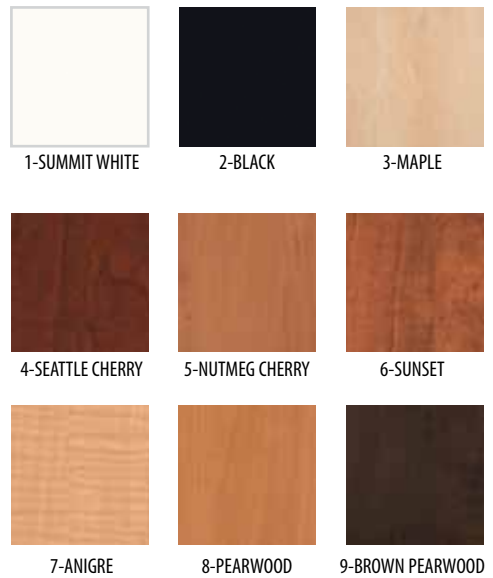

# FRAMES	STRIP COLOR	STANDARD	SPORT STYLE	PRICE	FOILER™ LOCKING	PRICE
<b>hexagon 16" X 19-5/8"</b>						
30	Clear	CTHXCSTD LPL	CTHXCSP LPL	\$200	CTHXCFOI LPL	\$260
30	Black	CTHXBSTD LPL	CTHXBSP LPL	\$230	CTHXBFOI LPL	\$295
30	White	CTHXWSTD LPL	CTHXWSP LPL	\$230	CTHXWFOI LPL	\$295
<b>square 10" X 19-5/8"</b>						
20	Clear	CTSQCSTD LPL	CTSQCSP LPL	\$190	CTSQCFOI LPL	\$230
20	Black	CTSQCSTD LPL	CTSQBSPT LPL	\$210	CTSQBFOI LPL	\$250
20	White	CTSQWSTD LPL	CTSQWSP LPL	\$210	CTSQWFOI LPL	\$250

Hexagon rotary with ebony strips

Square rotary with clear strips