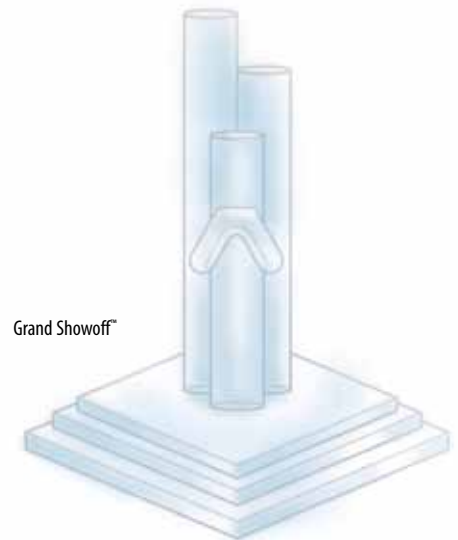

showoff™

countertop display for 1 to 5 frames

- Polished acrylic—5/8" in 13 colors, 7/8" in clear
- Original frame support for most traditional frames
- Sport frame support for recreational and sports eyewear

LENGTH	HEIGHT	5/8" rods		\$ CLEAR	7/8" rods		\$ COLOR
		ORIGINAL	SPORT		ORIGINAL	SPORT	
1	5"	SH5805 1C	SHES5805 1C	\$9	SH5805 1*	SHES5805 1*	\$13
2	8"	SH5808 2C	SHES5808 2C	\$11	SH5808 2*	SHES5808 2*	\$14
3	11"	SH5811 3C	SHES5811 3C	\$13	SH5811 3*	SHES5811 3*	\$17
4	13"	SH5813 4C	SHES5813 4C	\$15	SH5813 4*	SHES5813 4*	\$20
5	16"	SH5816 5C	SHES5816 5C	\$17	SH5816 5*	SHES5816 5*	\$22

7/8" clear rods							
LENGTH	HEIGHT	ORIGINAL	SPORT	\$ CLEAR	ORIGINAL	SPORT	\$ CLEAR
1	5"	SH7805 1C	SHES7805 1C	\$10			
2	8"	SH7808 2C	SHES7808 2C	\$12			
3	11"	SH7811 3C	SHES7811 3C	\$14			
4	13"	SH7813 4C	SHES7813 4C	\$16			
5	16"	SH7816 5C	SHES7816 5C	\$18			

Grand Showoff™ clear only							
LENGTH	HEIGHT	ORIGINAL	SPORT	\$ CLEAR	ORIGINAL	SPORT	\$ CLEAR
1	5"	GRSH 1		\$28			
2	8"	GRSH 2		\$30			
3	11"	GRSH 3		\$34			

3-frame clear Showoff™

showoff™

countertop display for 1 to 5 frames