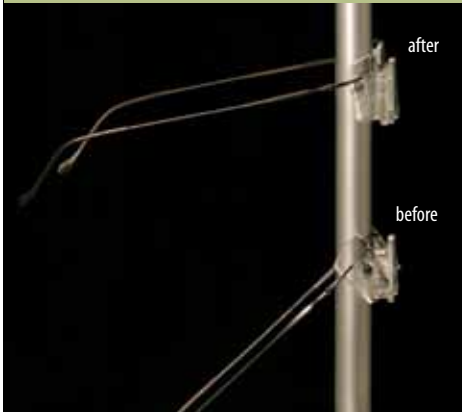

- Polished acrylic—5/8" in 13 colors, 7/8" in clear
- Original frame support for most traditional frames
- Sport frame support for recreational and sports eyewear

clipper™

Use Clipper™ to display clip-on sunglasses with their companion frames.

Pkg of 25	CLIPPER25	\$20
Pkg of 150	CLIPPER150	105
Pkg of 300	CLIPPER300	180

lift kit™

Lift Kit™ is used on small-bridge frames to make them sit securely upright.

Pkg of 25	LIFTKIT25	\$20
Pkg of 150	LIFTKIT150	105
Pkg of 300	LIFTKIT300	180