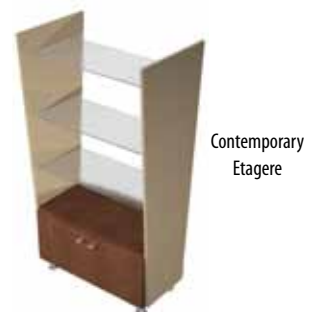

# takeoff series™

dispensary display packages

- Elegant focal point displays
- Traditional and contemporary styles
- Wallboards with Flight™ frame displays

Traditional Storage Cabinet with Curved Wood Legs  
Angle 90 Wallboard with Traditional Trim, shown with Flight System Display Package

Contemporary Etagere with Metal Legs, Glass Shelves  
and Contemporary Angled Sides

**ennco**  
display systems, inc

800.833.6626 • www.ennco.com