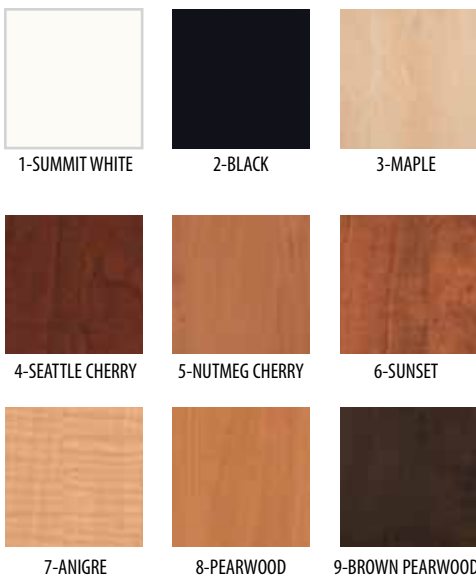

triplex displays™

space-saving rotary displays

Triplex displays are the best way to show more inventory in less space. Clear acrylic displays rotate smoothly to show 3 times as many frames as a single rod or strip. For instance, in a typical 22" cabinet, you could display 84 frames, at 32" you could show 126, and in 43" an amazing 168 frames can be merchandised with style.

	ITEM	PRICE
Triplex with Original frame supports		
Colors 1-9	TRICOLSTD LPL	\$320
Custom color laminate	TRICOLSTD HPL	\$360
Triplex with Locking Foiler frame supports		
Colors 1-9	TRICOLFOI LPL	\$404
Custom color laminate	TRICOLFOI HPL	\$444