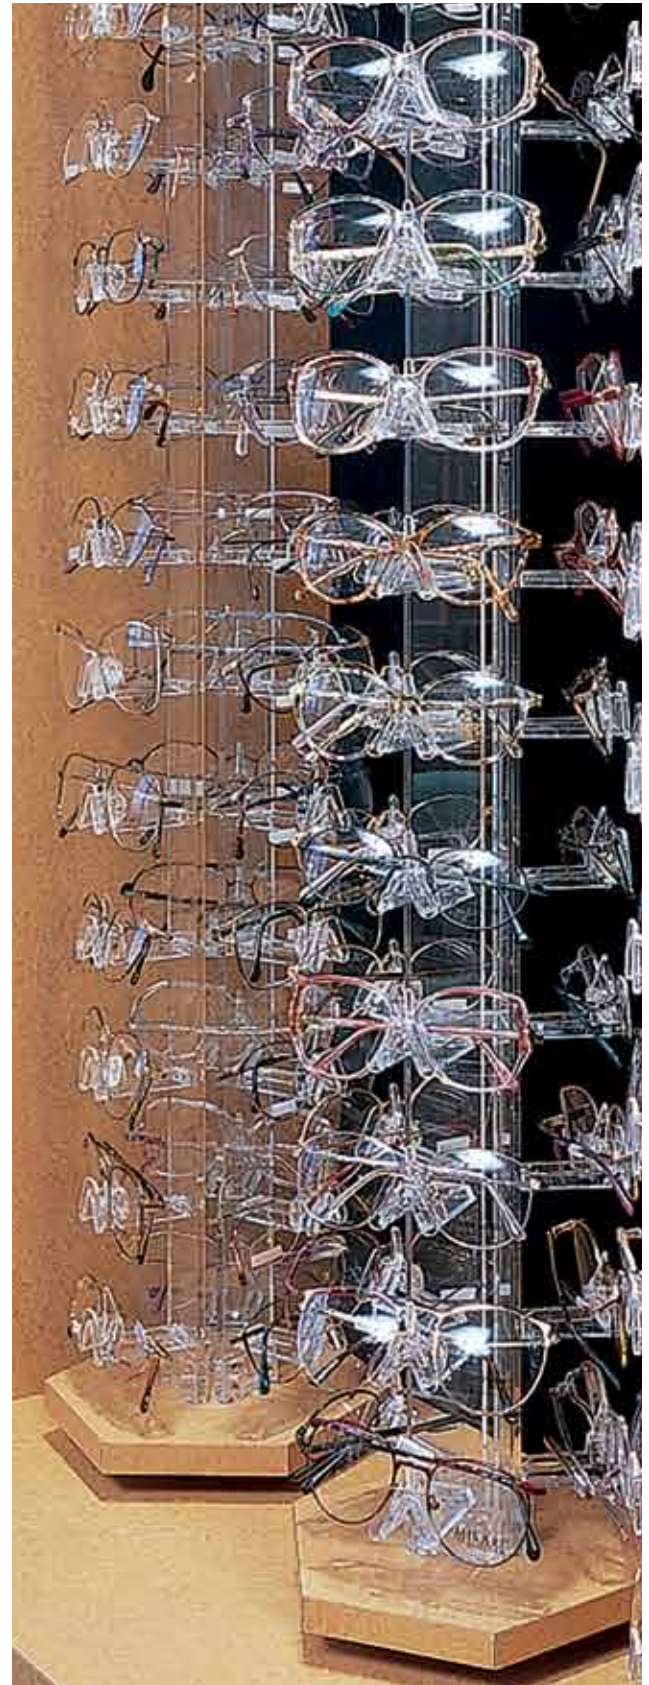

triplex displays™

space-saving rotary displays

Triplex displays are the best way to show more inventory in less space. Clear acrylic displays rotate smoothly to show 3 times as many frames as a single rod or strip. For instance, in a typical 22" cabinet, you could display 84 frames, at 32" you could show 126, and in 43" an amazing 168 frames can be merchandised with style.

In fact, this is the ideal way to display third-party frames. Show intense inventory as efficiently as possible on triplex rotaries, leaving more room around the dispensary to effectively merchandise your premium eyewear.

We advise alternating Triplex displays with rods, glass shelves or track systems to add interest and variety. We can include them when we do a design & build job for you...or we can retrofit them into existing spaces.

Display 42 frames per Triplex rotary.

Triplex Vertical Height: 45-3/4" (1162 mm)

Vertical Opening Required: 46-3/4" (1188 mm)

Center Spacing between Triplex rotaries: 10" (253 mm)