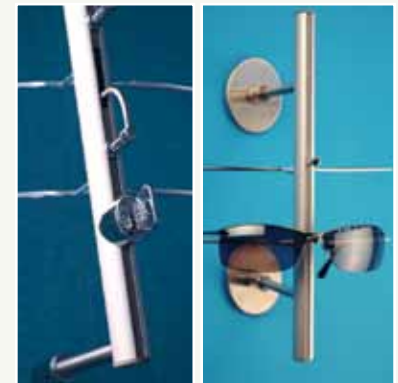

Lock-Up™

Metal rods with clear, high-security acrylic locks—one key unlocks the entire rod.

	Belltown			Angle90		
	# FRAMES	ITEM	PRICE	# FRAMES	ITEM	PRICE
Silver Rods	54	BELRODPK7SI	\$546	60	RECRODPK7SI	\$570
Black Rods	54	BELRODPK7BL	\$546	60	RECRODPK7BL	\$570
Bronze Rods	54	BELRODPK7BR	\$546	60	RECRODPK7BR	\$570

EuroSleek™ & EuroKeeper™

Sleek European brushed aluminum rods with small pegs and silicone-wrapped wire wings for temples. Choose locking or unlocking.

	Belltown			Angle90		
	# FRAMES	ITEM	PRICE	# FRAMES	ITEM	PRICE
EuroSleek nonlocking rod	64	BELRODPK10	\$700	72	RECRODPK10	\$740
EuroKeeper locking rod	64	BELRODPK11	\$1080	72	RECRODPK11	\$1120

euroROTO™ Receding-Lock Displays

Sophisticated aluminum rods with locks that fully recede into the rod for unfettered access to frames.

	Belltown			Angle90		
	# FRAMES	ITEM	PRICE	# FRAMES	ITEM	PRICE
Brushed metal locking rods	52	BELRODPK12	\$1100	56	RECRODPK12	\$1140